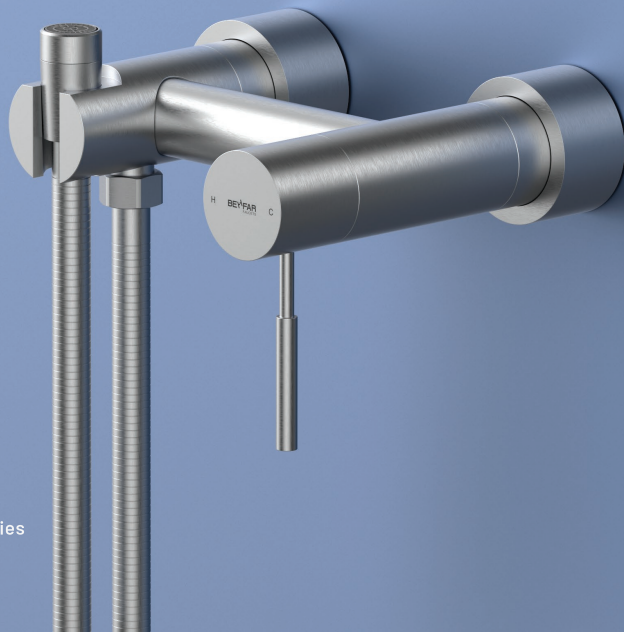

ZINO

toilet
single lever mixer