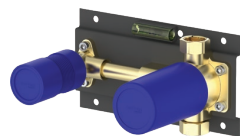

TOILET BRACKET

براکت توالت

concealed valve
cartridge replaceable
kerox cartridge-35
brass body material
electrostatic paint coating
steel hose

شیر توکار
قابلیت تعویض کارتریج
کارتریج کروکس-۳۵
جنس بدنه برنجی
پوشش رنگ الکترواستاتیک
شیلنگ استیل