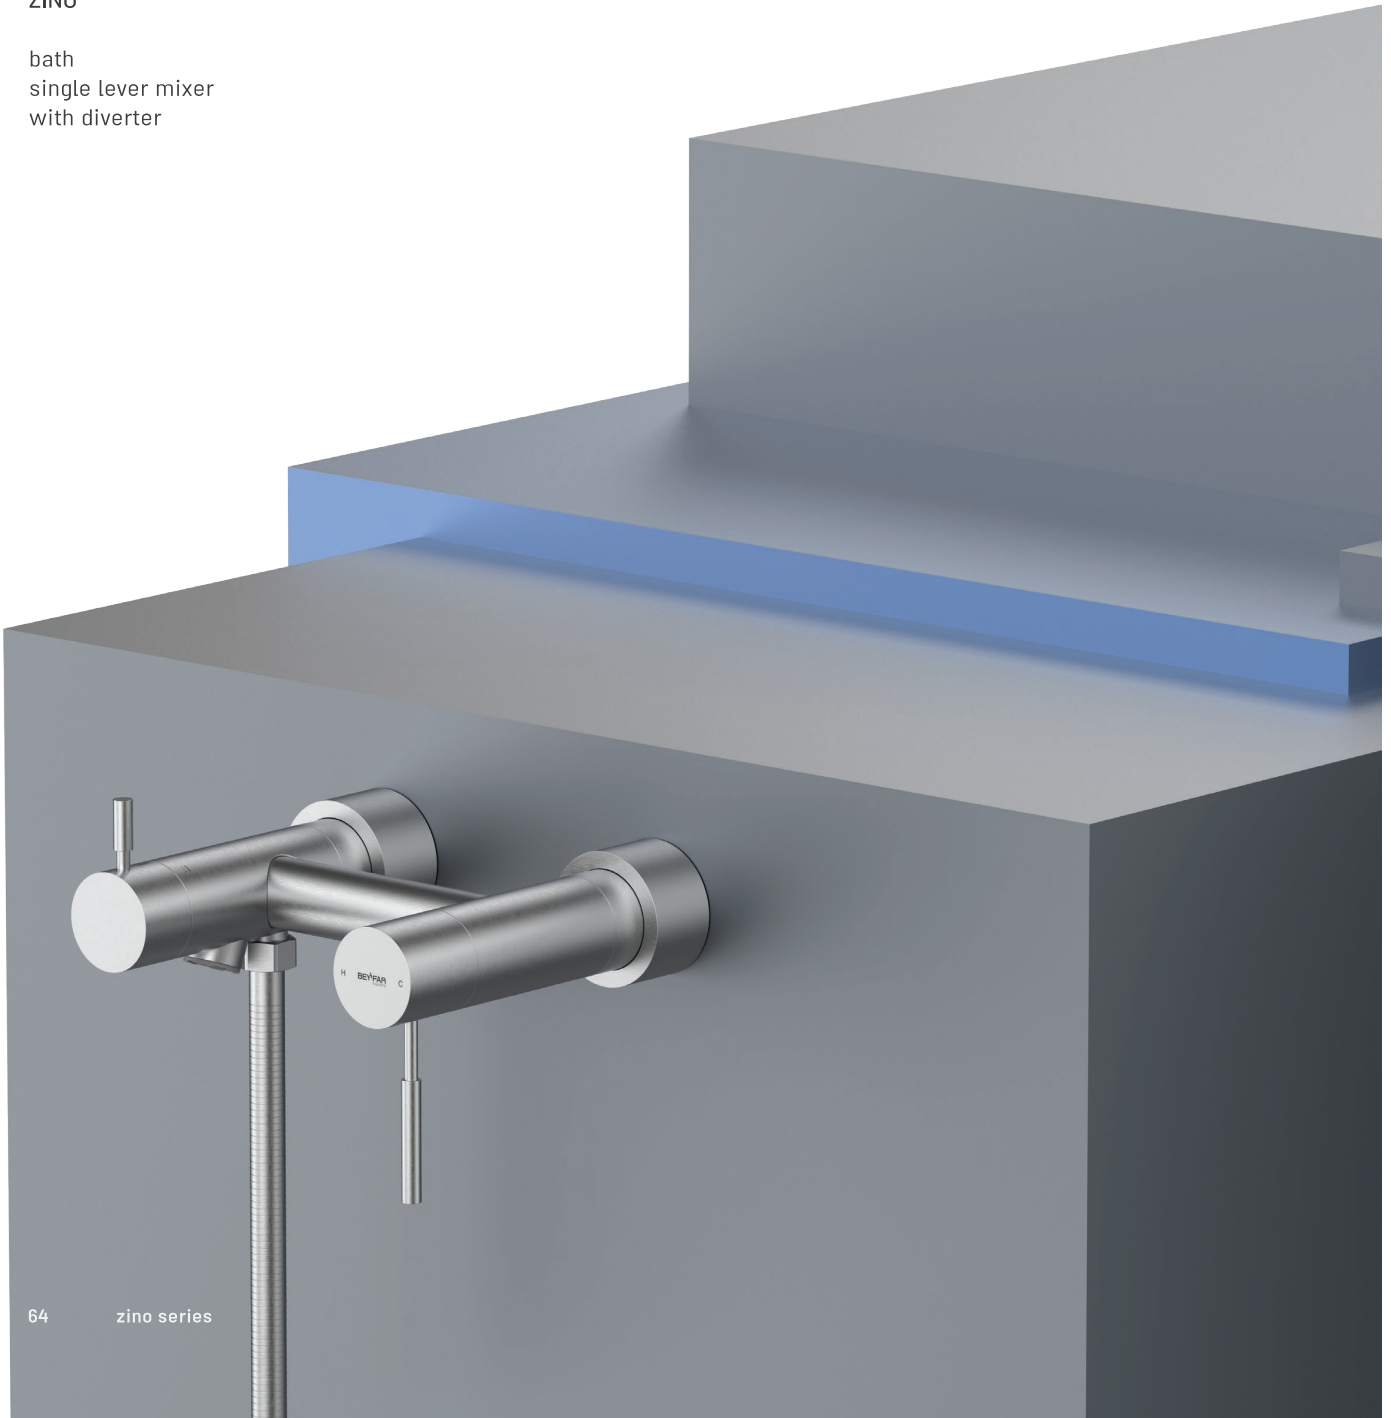

62 zino series

ZINO - L

basin  
single lever mixer  
comfort zone 235 mm

ZINO

bath  
single lever mixer  
with diverter

64

zino series

ZINO