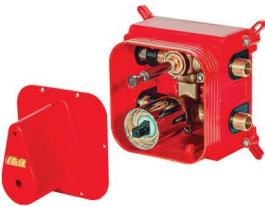

Bath - Central

NEW

Product code: 6146-13-101